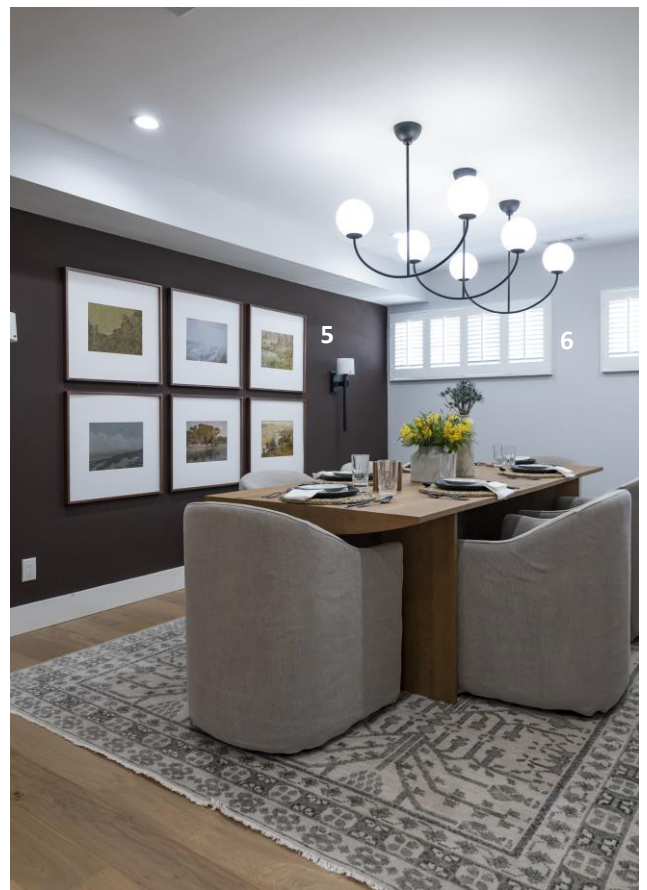

PROPERTY BROTHERS

Forever Home

SEASON 7, EPISODE 704: JANICE AND MARK

For years, Janice and Mark catered their main living spaces to their three children. Everybody loved the home, but once the kids started growing up, their needs began evolving. Everyone was ready for a big change, so we went for it! We made the most of this vast space by totally revamping the kitchen, breakfast room, living room, and dining room with a mature style that will grow with the family.